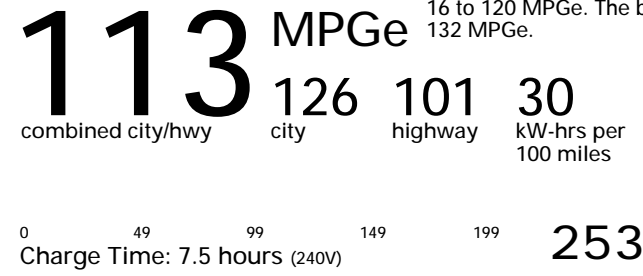

MSRP INCLUDING OPTIONS

\$ 46,085.00

INLAND FREIGHT AND HANDLING

\$ 1,325.00

TOTAL MANUFACTURER'S SUGGESTED RETAIL PRICE

\$ 47,410.00

TOTAL ADDITIONAL WEIGHT: 7.6

Fuel Economy

SMALL STATION WAGONS range from 16 to 120 MPGe. The best vehicle rates 132 MPGe.

Annual fuel cost \$650

Fuel Economy & Greenhouse Gas Rating (tailpipe only) Smog Rating (tailpipe only)

This vehicle emits 0 grams CO2 per mile. The best emits 0 grams per mile (tailpipe only). Does not include emission from generating electricity; learn more at fueleconomy.gov.